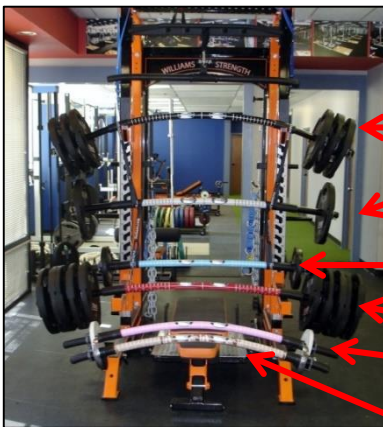

FLEXIBLE COMPOSITE BARBELLS

15

18

19

24

28

29

Website contains photos showing uses for all products and accessories. 3/17/16